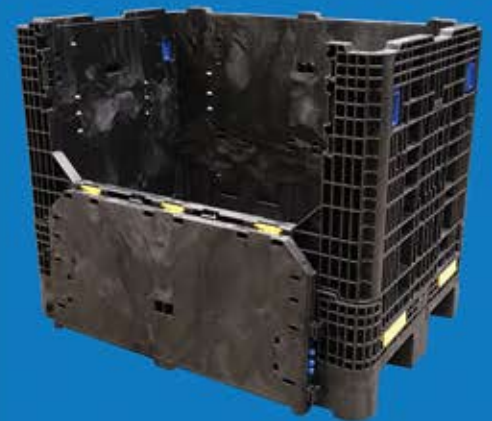

## COMPACT

When not in use it can fold down to a compact 354mm, allowing a standard sized truck to transport up to 198 of these at any one time.

5

## RECYCLABLE

If you no longer require the boxes at the end of their working life, we offer a recycling scheme to ensure that they're responsibly recycled.

The GoFLC 960 also works flawlessly in automated warehouses and material handling equipment. The strength, consistency and reliability make this folding box the perfect companion to high-end systems.