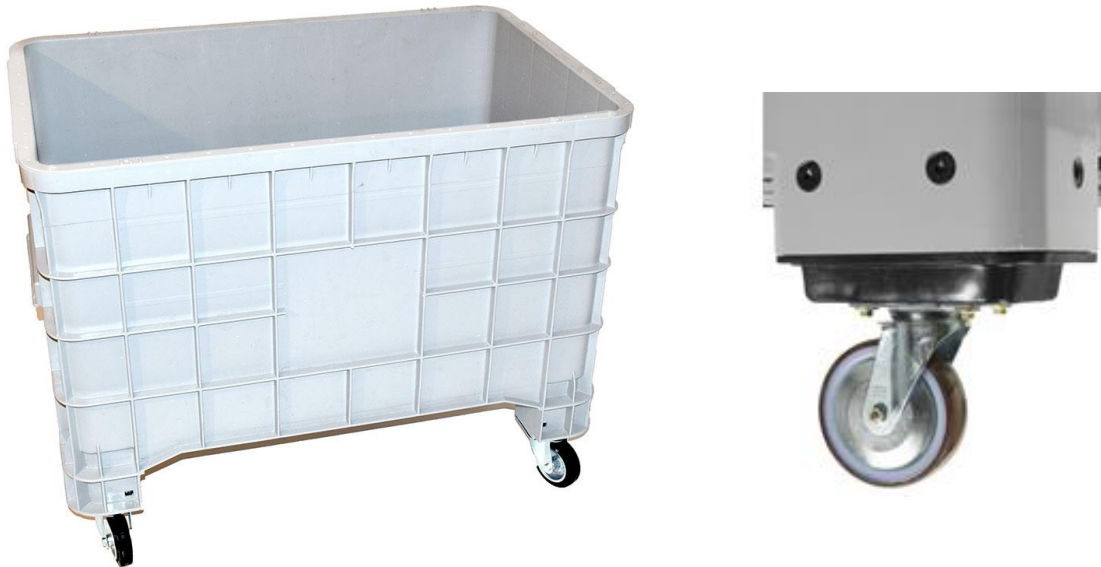

GOPALLETBOX 1060S 4C

PALLET BOX DATA SHEET

A 300 litre Solid Pallet Box. Fitted with castors to enable easy movement.

QUICK OVERVIEW		FURTHER INFORMATION	
External dimensions (mm)	1000 x 635 x 745	Printing Available	Yes
Internal dimensions (mm)	925 x 580 x 520	Pallet Size	1200 x 1000
Weight (kg)	12	Number of units in a stack	4
Box Volume (Litres)	300	Truck Quantity	104
Style	Rigid	Max Load Per Box	150kg
Colour	Grey (other colours available subject to quantity)	Static Load (kg)	150kg
Material	HDPE	Dynamic Load (kg)	N/A
		Racking Load (kg)	N/A
		Lid	N/A