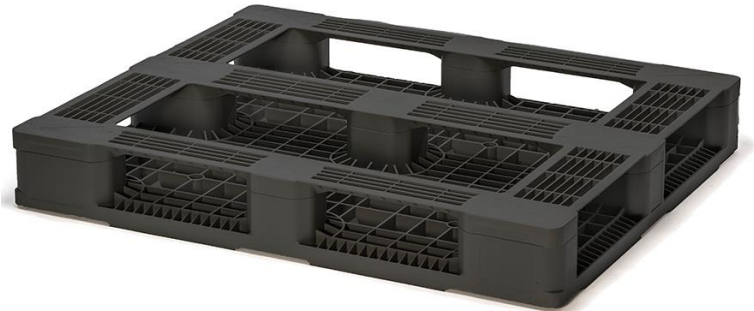

APB 1210 POOL OPEN 5R

PLASTIC PALLET DATA SHEET

A very strong, and long-lasting pallet, Best in class for continuous pooling where strength is key.

QUICK OVERVIEW		FURTHER INFORMATION	
External dimensions (mm)	1200 x 1000 x 160	Material	Recycled PP
Weight (kg)	21	Printing Available	Yes
Stocked Colour	Black / Blue	Number of pallets in a stack	15
Static (kg)	5000	Truck Quantity	390
Dynamic (kg)	2500	Available with Lips	Yes
Racking (kg)	1250	Available without lips	Yes
		Available in other colours	Subject to Quantity
		Delivery	1-3 Days