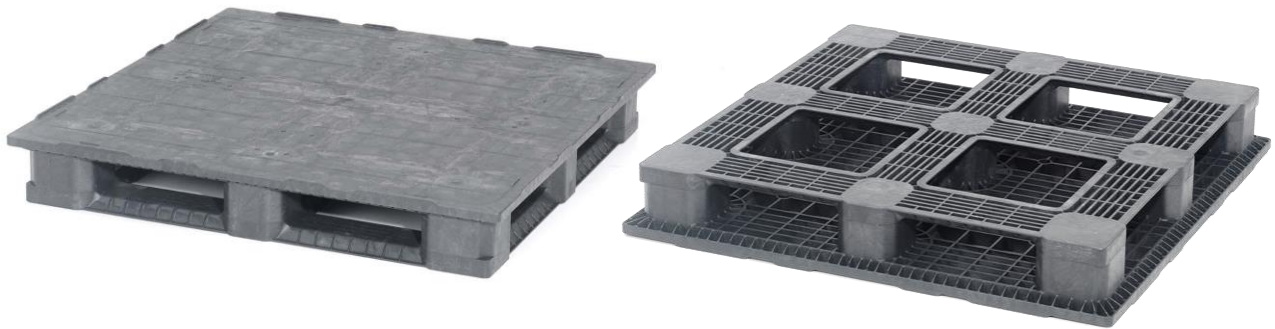

# APB 1212 POOL CLOSED 6R

## PLASTIC PALLET DATA SHEET

Robust, heavy duty square pallet on 6 runners, ideal for bulk storage and distribution including large drums and bulk bags.

QUICK OVERVIEW		FURTHER INFORMATION	
External dimensions (mm)	1200 x 1200 x 165	Material	Recycled PP
Weight (kg)	27.5	Printing Available	Yes
Stocked Colour	Black	Number of pallets in a stack	15
Static (kg)	5000	Truck Quantity	330
Dynamic (kg)	2500	Available with Lips	Yes
Racking (kg)	1250	Available without lips	Yes
		Available in other colours	Subject to Quantity
		Delivery	1-3 Days