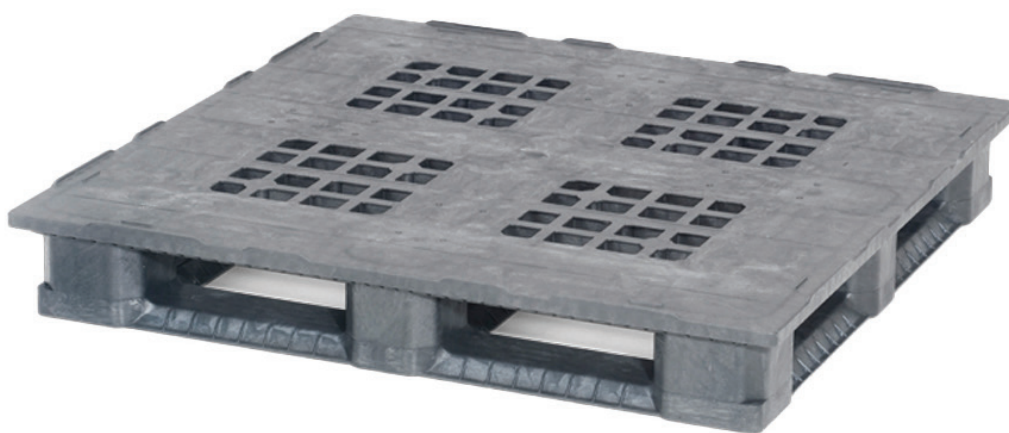

APB 1212 Pool Open 6R

A heavy duty, open deck “square” pallet on six runners, ideal for bulk storage and distribution including large drums and bulk bags.

Product Overview

Style	Full Perimeter
Deck	Open
Stocked Colour	■
External (mm)	1200 x 1200 x 165
Material	100% Recycled PP
Weight (kg)	27
Static (kg)	5000
Dynamic (kg)	2500
Racking (kg)	1250

Further Information

Pallets Per Stack	15
Truck Quantity	330
Printing Available	Yes
Available with Lips	Yes
Available without Lips	Yes
Available in other colours	No
Delivery	1-3 days