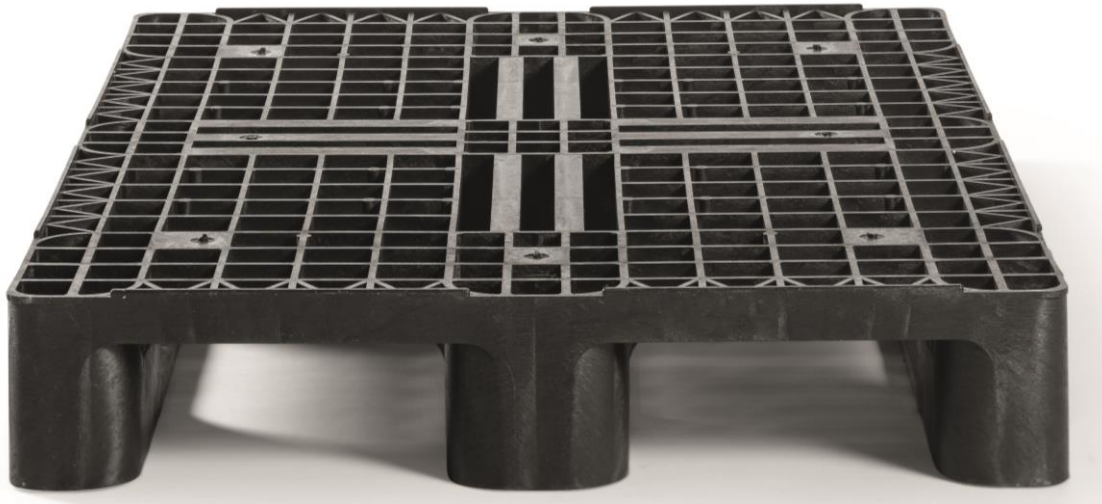

QPALL 1208 M3R

PLASTIC PALLET DATA SHEET

A medium duty euro pallet offering good performance at an economically attractive price.

| QUICK OVERVIEW | | FURTHER INFORMATION | |
|--------------------------|------------------|------------------------------|---------------------|
| External dimensions (mm) | 1200 x 800 x 142 | Material | Recycled PP |
| Weight (kg) | 11.46 | Printing Available | Yes |
| Stocked Colour | Black | Number of pallets in a stack | 16 |
| Static (kg) | 5000 | Truck Quantity | 528 |
| Dynamic (kg) | 1250 | Available with Lips | Yes |
| Racking (kg) | 500 | Available without lips | Yes |
| | | Available in other colours | Subject to Quantity |
| | | Delivery | 1-3 Days |