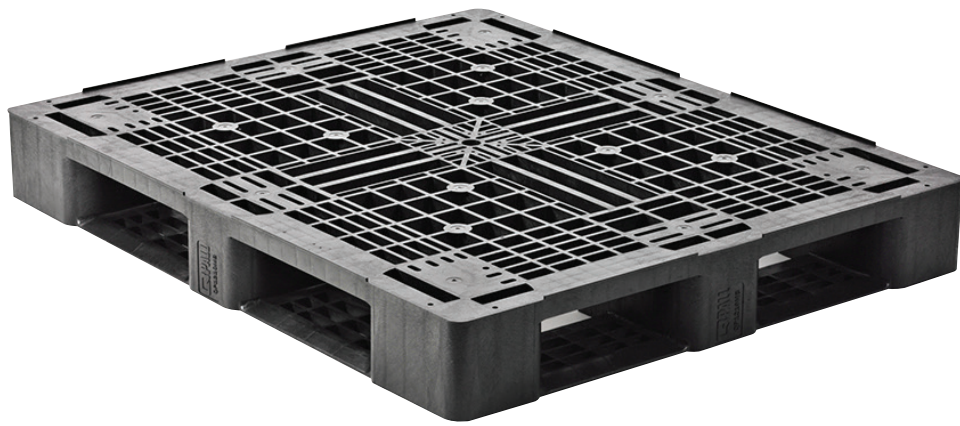

# Qpall 1210 M6R

A medium duty, rackable pallet with a full perimeter base, capable of holding up to 800kg in racking.

## Product Overview

Style	Full Perimeter
Deck	Open
Stocked Colour	■
External (mm)	1200 x 1000 x 150
Material	100% Recycled PP
Weight (kg)	16.05
Static (kg)	5000
Dynamic (kg)	1500
Racking (kg)	800

## Further Information

Pallets Per Stack	15
Truck Quantity	390
Printing Available	Yes
Available with Lips	Yes
Available without Lips	Yes
Available in other colours	No
Delivery	1-3 days

GoPlasticPallets.com - All Pallets Ltd  
Unit 6, Alder Close, Eastbourne, East Sussex, BN23 6QF