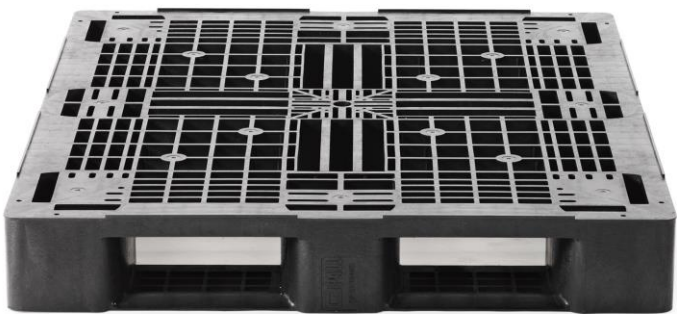

QPALL 1210 M6R

PLASTIC PALLET DATA SHEET

A medium duty, open deck pallet (CP3).

QUICK OVERVIEW	
External dimensions (mm)	1200 x 1000 x 165
Weight (kg)	15.82
Stocked Colour	Black
Static (kg)	6000
Dynamic (kg)	1250
Racking (kg)	800

FURTHER INFORMATION	
Material	Recycled PP
Printing Available	Yes
Number of pallets in a stack	15
Truck Quantity	390
Available with Lips	Yes
Available without lips	Yes
Available in other colours	Subject to Quantity
Delivery	1-3 Days