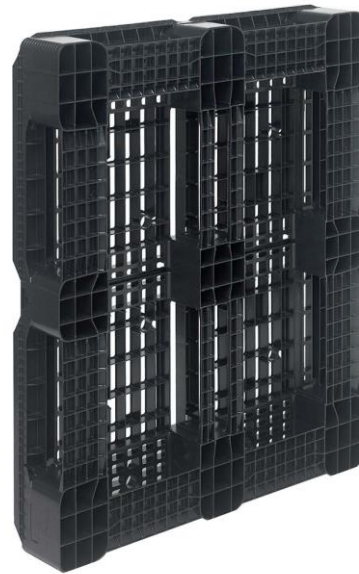

S F 1 2 1 0 M 5 R

PLASTIC PALLET DATA SHEET

A brand new rackable pallet with five runners is perfect for medium duty applications and exports.

QUICK OVERVIEW	
External dimensions (mm)	1200 x 1000 x 150
Weight (kg)	14
Stocked Colour	Black
Static (kg)	4000
Dynamic (kg)	1000
Racking (kg)	500

FURTHER INFORMATION	
Material	Recycled HDPE
Printing Available	Yes
Number of pallets in a stack	16
Truck Quantity	416
Available with Lips	Yes
Available without lips	Yes
Available in other colours	Subject to Quantity
Delivery	1-3 Days