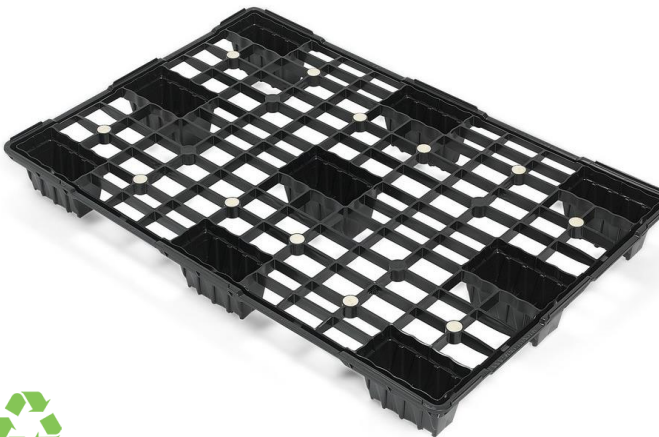

SF 800 UL 9F

PLASTIC PALLET DATA SHEET

An ultra-lightweight nestable euro pallet. The SF 800 UL has a high nesting ratio, stacking 80 units in a 2.4m stack.

QUICK OVERVIEW		FURTHER INFORMATION	
External dimensions (mm)	1200 x 800 x 120	Material	Recycled HDPE
Weight (kg)	3.9	Printing Available	Yes
Stocked Colour	Black	Number of pallets in a stack	80
Static (kg)	700	Truck Quantity	2640
Dynamic (kg)	350	Available with Lips	Yes
Racking (kg)	N/A	Available without lips	Yes
		Available in other colours	Subject to Quantity
		Delivery	1-3 Days