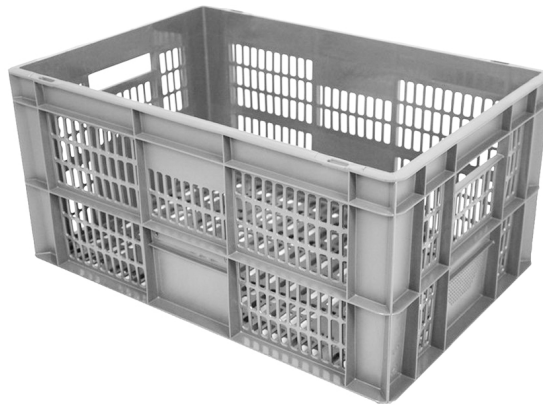

# GO EURO 64290P

## PLASTIC BOX DATA SHEET

Euro stacking containers are plastic modular inter-stacking containers with vertical sides for maximum internal volume.

SPECIFICATIONS	
<b>External dimensions (mm)</b>	600 (L) 400 (W) 290 (H)
<b>Internal dimensions (mm)</b>	555 (L) 355 (W) 265 (H)
<b>Weight (g)</b>	2080
<b>Style</b>	Euro Range
<b>Colour</b>	Grey
<b>Box volume (litres)</b>	55
<b>Material</b>	PP
<b>Pallet qty</b>	28
<b>Trailer load</b>	924
<b>Delivery</b>	1 to 3 days
OPTIONAL ADDITIONS	
<b>Lid</b>	GO LID 64/ 64H
<b>Available in other colours</b>	AVAILABLE UPON REQUEST
<b>Printing</b>	YES
<b>Label holder</b>	YES
<b>Handholes</b>	YES